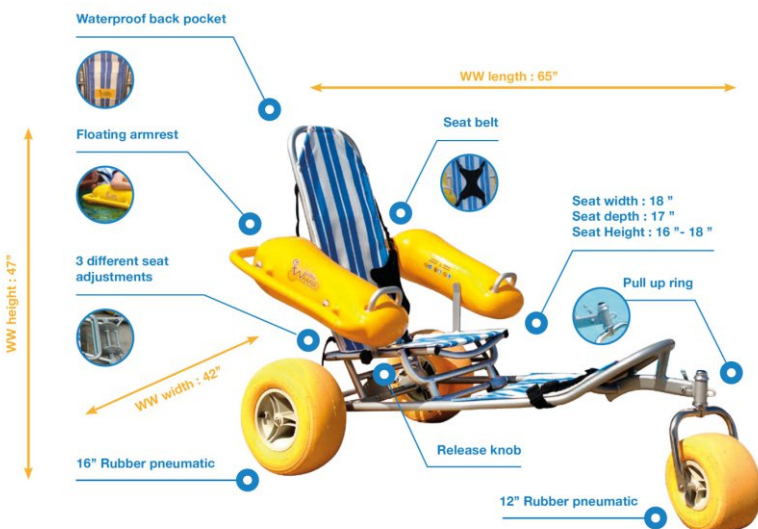

Floating beach Wheelchair

The Floating Beach Wheelchair is a lightweight, sturdy, all-terrain wheelchair that provides a seamless transition from boardwalk-to-beach-to-water. The wheelchair is designed for access in sand, soft soils and snow. Durable and easy to maintain, this floating wheelchair is constructed of lightweight stainless steel with an aluminum frame, mildew resistant mesh seat and puncture resistant balloon tires.

Keeping you in mind. More options.

Equipment manufactured and adapted for children and adults with disabilities.

SPECIFICATIONS

Wheels	12" and 16" pneumatic tires
Seat width	18"
Seat depth	17"
Backrest height	17"-19"
Weight capacity	115 kg / 250 lbs
Product weight	25 kg / 55 lbs
Armrests	Floats
Wheel material	Yellow (RUBBER)
Hardware	Stainless steel
Accessory	Safety harness