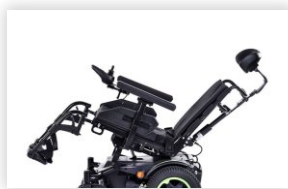

# Q200 R

Ultra-compact RWD power wheelchair with super-tight indoor maneuverability and ZERO compromise on outdoor stability and performance.

The Captain Seat provides a relaxed sitting position and features a semi-recline fold down back. **Image 1.**

Available with a 22° tilt and power centermount leg support. **Image 2.**

SMART base technology. **Image 3.**

Get expressive with color! **Image 4.**

Image 1

Image 2

Image 3

Image 4